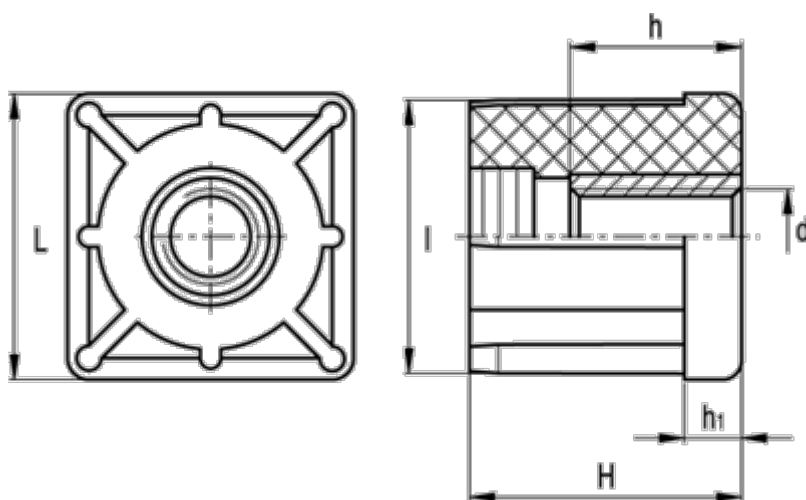

Data Sheet

Article number: 2310320054
Description: E+G Square end-cap
NDX.Q-35x1.5-M14

Measures

d	= M14	Tube wall thickness = 1.5
h	= 15	Weight (g) = 42
H	= 38	
h1	= 8	
Internal tube size	= 32.0	
l	= 32.0	
L	= 35	
Outer tube size	= 35	